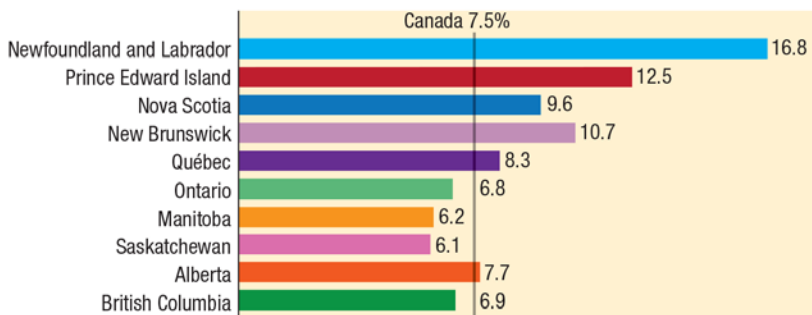

**Updated Statistics, page 230**

Updated in 2016

**Figure 10-16 Canadian and Provincial Unemployment Rates, Early 2014**

Data updated to early 2016

Source: Statistics Canada

Updated caption: **Figure 10-16 Canadian and Provincial Unemployment Rates, Early 2016.** Based on these values, in what geographical direction do you think interprovincial migration goes?