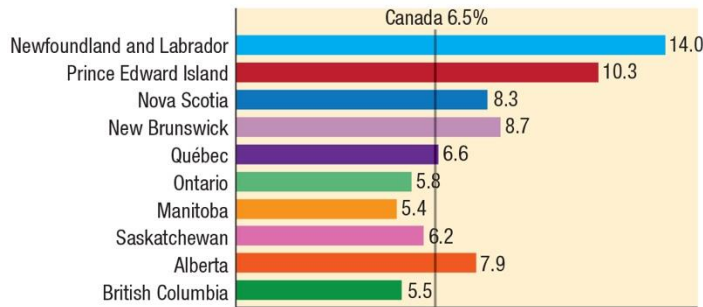

Updated Statistics, page 230

Updated in 2017

This chart contains 2017 data.

Source: https://en.wikipedia.org/wiki/List_of_Canadian_provinces_by_unemployment_rate

revised caption:

The pattern of interprovincial migration changes depending on the relative strength of provincial economies, generally indicated by their unemployment rates. Only a few years before this data Alberta and Saskatchewan were the only provinces that gained population by interprovincial migration.